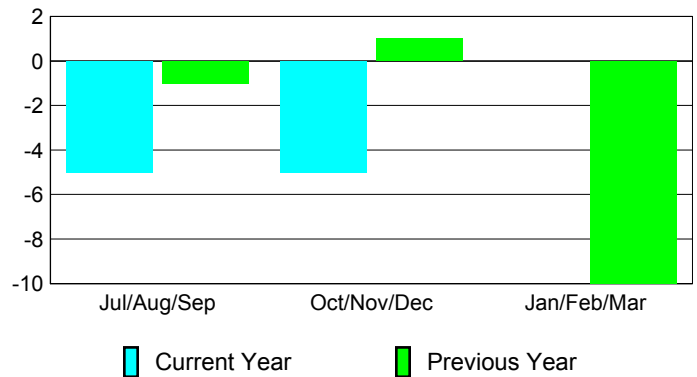

Gender Comparison 2012-2013

Jul/Aug/Sep

Oct/Nov/Dec

Jan/Feb/Mar

Male

Female