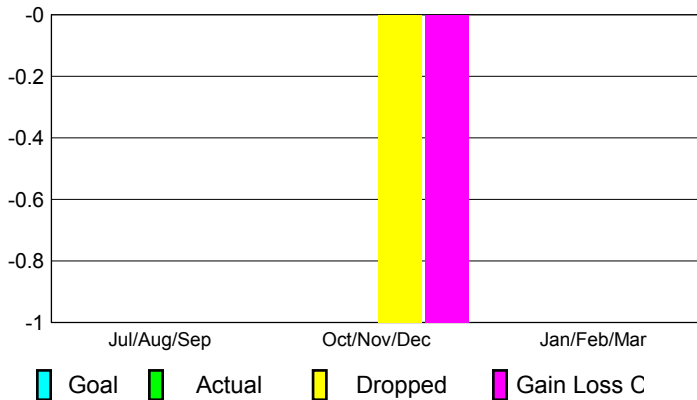

## CLUBS

Club Results  
2012-2013

Clubs  
2011-2012

Month	New Club Goal	Actual New Clubs	Actual Dropped Clubs	Gain/Loss of Clubs	Gain/Loss of Clubs
Jul/Aug/Sep	0	0	0	0	0
Oct/Nov/Dec	0	0	-1	-1	0
Jan/Feb/Mar	0	0	0	0	0
<b>Totals</b>	<b>0</b>	<b>0</b>	<b>-1</b>	<b>-1</b>	<b>0</b>

### Club Results 2012-2013

Goal, New, Dropped, Gain/Loss