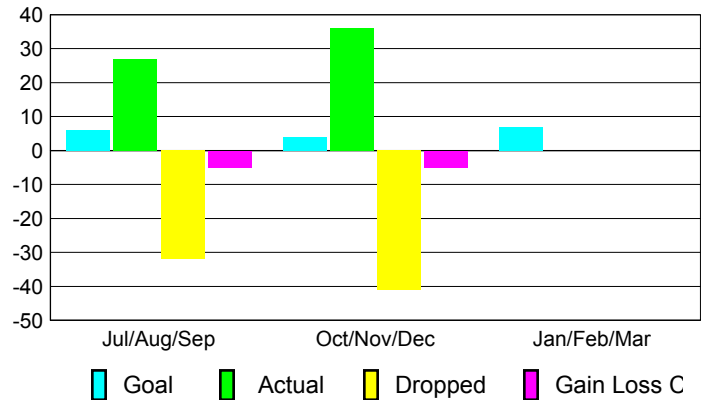

### YTD Status Quo Clubs 2012-2013

Status Quo Clubs Compared to Status Quo Members

## MEMBERSHIP

Membership Results  
2012-2013

Membership  
2011-2012

Month	Net Memb Goal	Actual New Memb	Actual Dropped Memb	Gain/Loss of Memb	Gain/Loss of Memb
Jul/Aug/Sep	6	27	-32	-5	-1
Oct/Nov/Dec	4	36	-41	-5	1
Jan/Feb/Mar	7	0	0	0	-10
<b>Totals</b>	<b>17</b>	<b>63</b>	<b>-73</b>	<b>-10</b>	<b>-10</b>

### Membership Results 2012-2013

Goal, New, Dropped, Gain/Loss

### Comparison of Membership Gain/Loss

Current Year Compared to the Previous Year